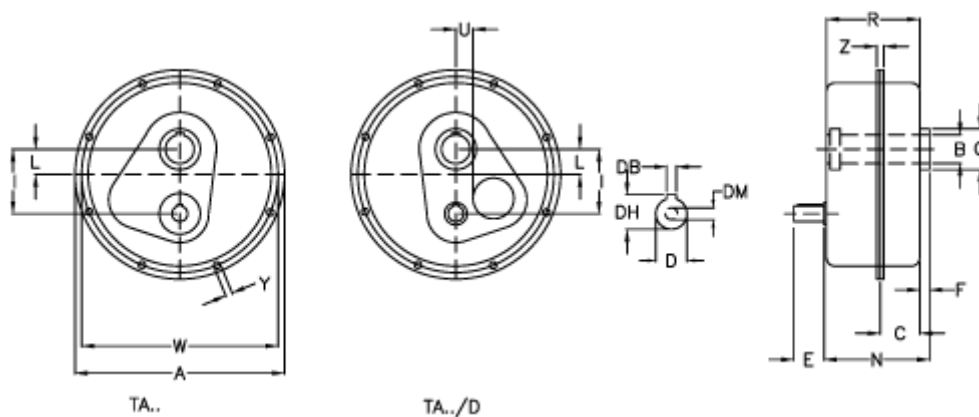

Data Sheet

Article number: 2948125250013
 Description: Shaft mount. speed reducer
 TA 125.135D i=25 without lubrication

Measures

| | | | | | |
|-------------|---------------|---|---------|-------------|--------|
| a | = 850 | E | = 110 | W | = 805 |
| B G7 | = 135 | F | = 34 | Weight (kg) | = 415 |
| C | = 110 | I | = 294 | Y | = 17.0 |
| DB | = 16 | L | = 80 | Z | = 44.5 |
| Description | = TA 125.135D | N | = 310.0 | | |
| DH | = 59.0 | Q | = 170 | | |
| D h6 | = 55 | R | = 304.0 | | |
| DM | = M16 | U | = 70 | | |